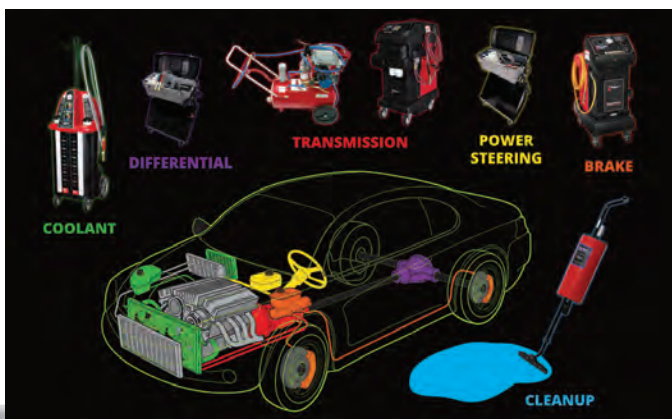

The People

Frank Casale, VP
 Steve Anderson, Sales Manager
 Marty Gehrke, Customer Service Manager
 Scott Defebaugh, Tech/Engineer Manager

What's New

The Flo-Dynamics High Flow Hydraulic System Flushers will flush and clean transmission coolers and lines or any hydraulic system of contamination, sludge, varnish deposits, and particles from a failed transmission. The TTCF-9A variable flow unit, with an adjustable flow rate from 1-8 GPM, is specially developed for every type of vehicle, from automobiles to heavy duty transmission cooling systems requiring higher flow rates. The TTCF-9B base unit has a flow rate of 8 GPM to clean heavy duty transmission cooling systems requiring high flow rates.

Flush cycle results displayed live

Products

Flo-Dynamics is a manufacturer of Fluid maintenance service equipment. From fluid maintenance equipment for Transmission, Power Steering, Coolant, Brake, Differential, AC, and DEF. We also manufacturer Transmission flush machines (G-TEC) along with innovative equipment to clean up spills (Air/Vac).