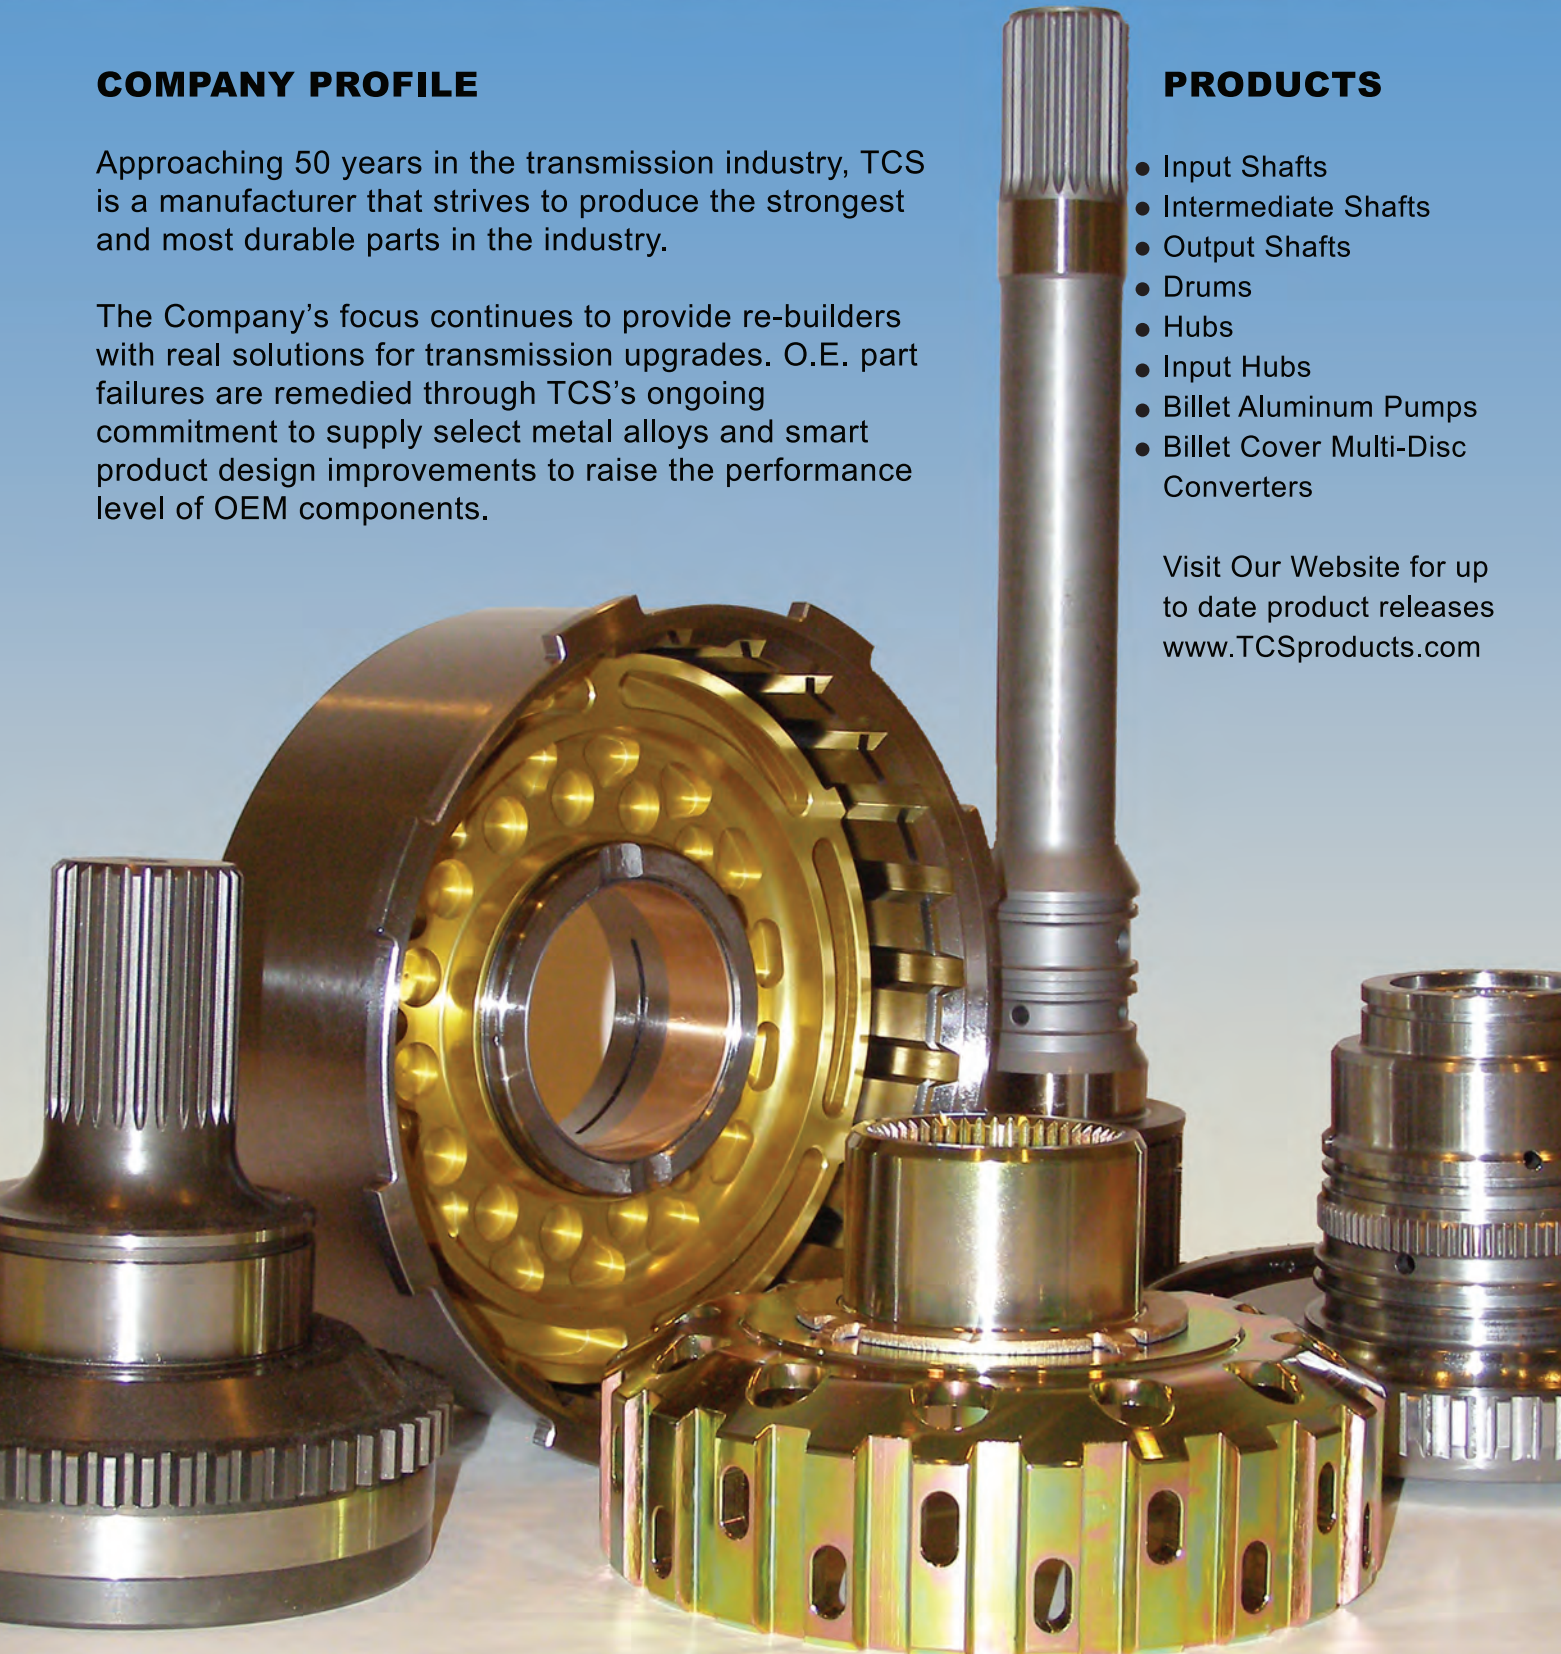

PRODUCTS

- Input Shafts
- Intermediate Shafts
- Output Shafts
- Drums
- Hubs
- Input Hubs
- Billet Aluminum Pumps
- Billet Cover Multi-Disc Converters

Visit Our Website for up to date product releases
www.TCSproducts.com