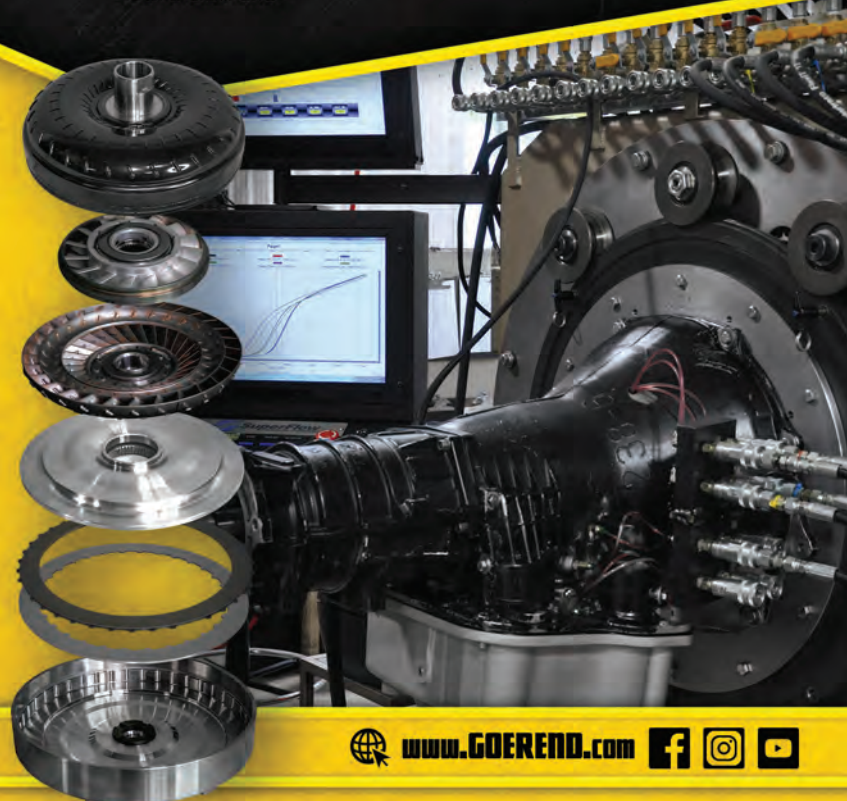

RESEARCH & DEVELOPEMENT

We have testing capabilities to analyze many aspects of our torque converters and parts, including both a chassis dynamometer and custom built transmission dynamometer. We use our advanced testing power to analyze critical data such as converter K-factor and torque ratio. This advanced ability to test our converters combined with decades of transmission knowledge is what makes us the highest standard in performance diesel torque converters.