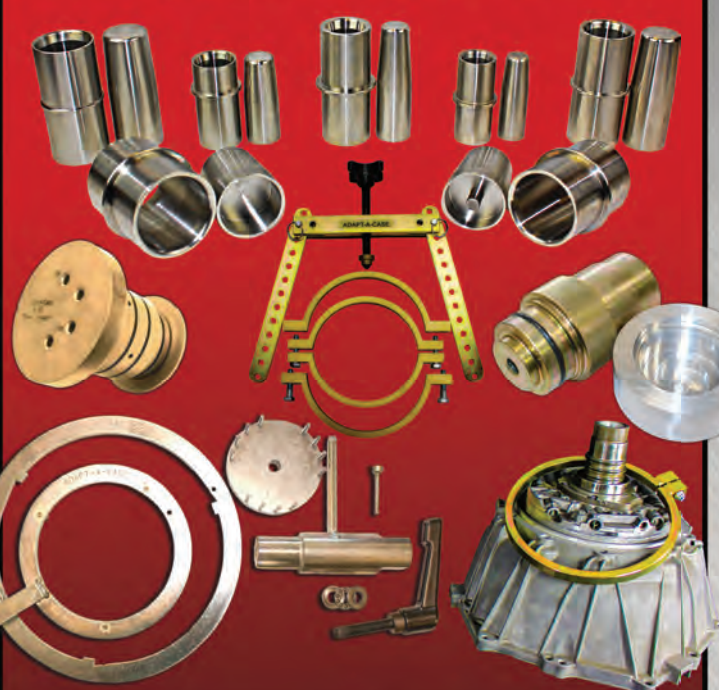

ADAPT-A-CASE

WORK SMARTER NOT HARDER

Who We Are...

Adapt-a-case is dedicated to making the life of a transmission rebuilder easier because we strongly believe in working smarter not harder. **Adapt-A-Case** will take a challenge that people like yourself may have, then we will put all of our efforts into making an amazing product that will be beneficial and affordable.

Our Products...

All **Adapt-A-Case** products are heavy duty to last a lifetime and are proudly made in the United States of America. Our product list is expanding all the time and are all available through American and Canadian distributors.

Contact Info...

HANNAH LETT: hannah@adaptacase.com
Product Information

DEVIN BLACK: devin@adaptacase.com
Web Manager, Graphics Designer and Advertiser