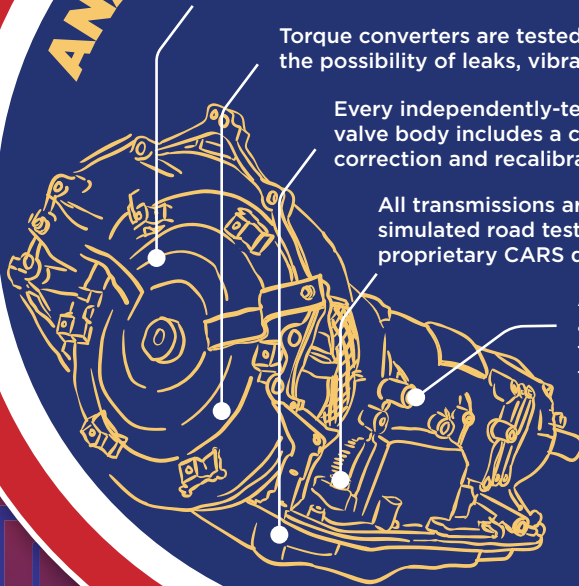

ANATOMY OF A REMAN

All transmissions include a remanufactured and improved torque converter.

Torque converters are tested to eliminate the possibility of leaks, vibration, and wear.

Every independently-tested fully reman valve body includes a complete system correction and recalibration kit.

All transmissions are hot, cold, load, and simulated road tested using our proprietary CARS dynamometer program.

All wear-prone valves are vacuum tested to confirm proper function.