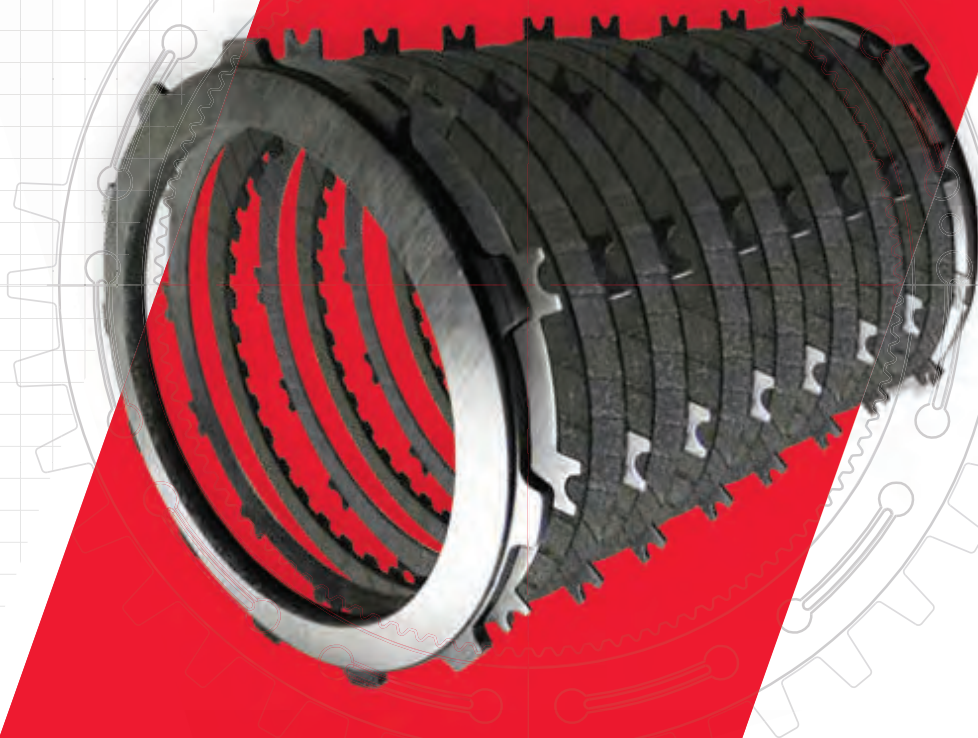

POWER THAT MOVES

WHO WE ARE

Raybestos Powertrain has manufactured quality, American-made parts for the automotive industry since 1902. Today, you'll find our premium parts in transmissions across the country and around the globe. We believe automatic transmission professionals deserve original thinking. That's why OEM standards drive the premium quality of each Raybestos Powertrain friction plate. It's our OE dedication that powers our aftermarket innovations.

PREMIUM TRANSMISSION PRODUCT LINES

- Friction & Steel Clutch Plates & Modules
- Rigid and Flex Friction Bands
- Filters & Filter Kits
- Speed Sensors & Solenoids
- Sprags and Roller Clutches
- Torque Converter Components