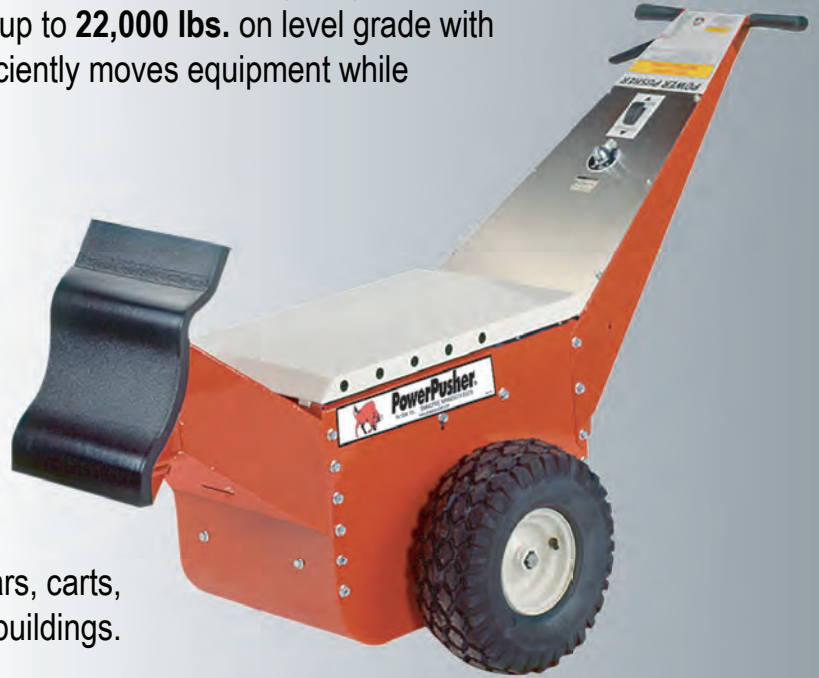

PowerPusher®
If It Rolls... We Can Move It.™

PowerPusher®, A Division of Nu-Star, Inc.
1425 Stagecoach Road
Shakopee, MN 55379
800.800.9274

Easily Push Up To 22,000 lbs.!

PRODUCTS

The battery powered electric **Automotive PowerPusher™** is a heavy-duty, multi-use device designed to move immobilized vehicles up to **22,000 lbs.** on level grade with only two people instead of six. It safely and efficiently moves equipment while reducing the risk of injury.

COMPANY PROFILE

PowerPusher®, Division of Nu-Star Inc., has specialized in pedestrian-operated, battery-powered, motorized tugs for over 50 years. These tugs are designed to meet safety and productivity initiatives while driving down maintenance and labor costs. PowerPusher meets the diverse needs of customers pushing or pulling wheeled or semi-wheeled loads moving everything from cars, carts, trolleys and rail cars to airplanes and modular buildings.